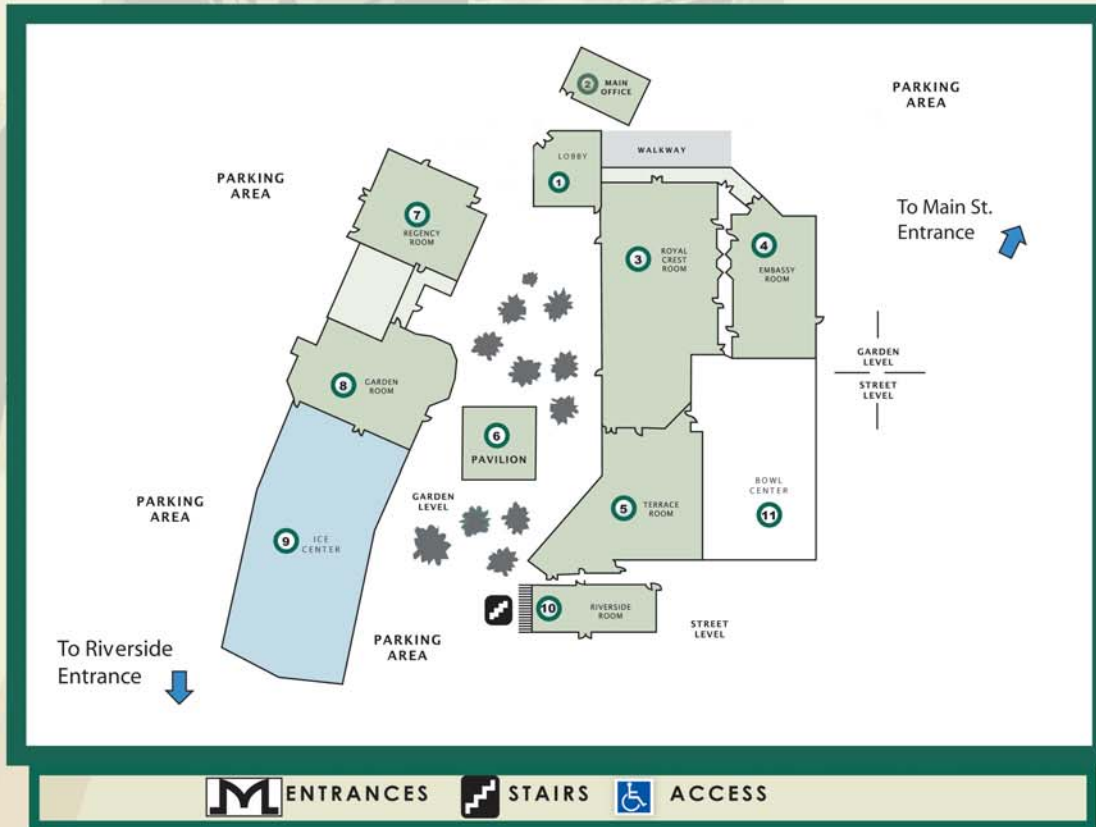

# PICKWICK — GARDENS —

## Schedule of Events

Company	Event	Meeting Room
Sodexo	Food Safety Training	Royal Crest
Pearl Enterprises	Employee Appreciation Luncheon	Garden
Black Canyon Corporation	Sales Development	Terrace
San Ramon International	Team Building	Regency
Pepperdine University	Alumni Retreat	Embassy
Qwest Inc.	Tax Strategies 101	Riverside

- ① LOBBY
- ② MAIN OFFICE
- ③ ROYAL CREST ROOM
- ④ EMBASSY ROOM
- ⑤ TERRACE ROOM
- ⑥ PAVILION
- ⑦ REGENCY ROOM
- ⑧ GARDEN ROOM
- ⑨ ICE CENTER
- ⑩ RIVERSIDE ROOM
- ⑪ BOWLING CENTER