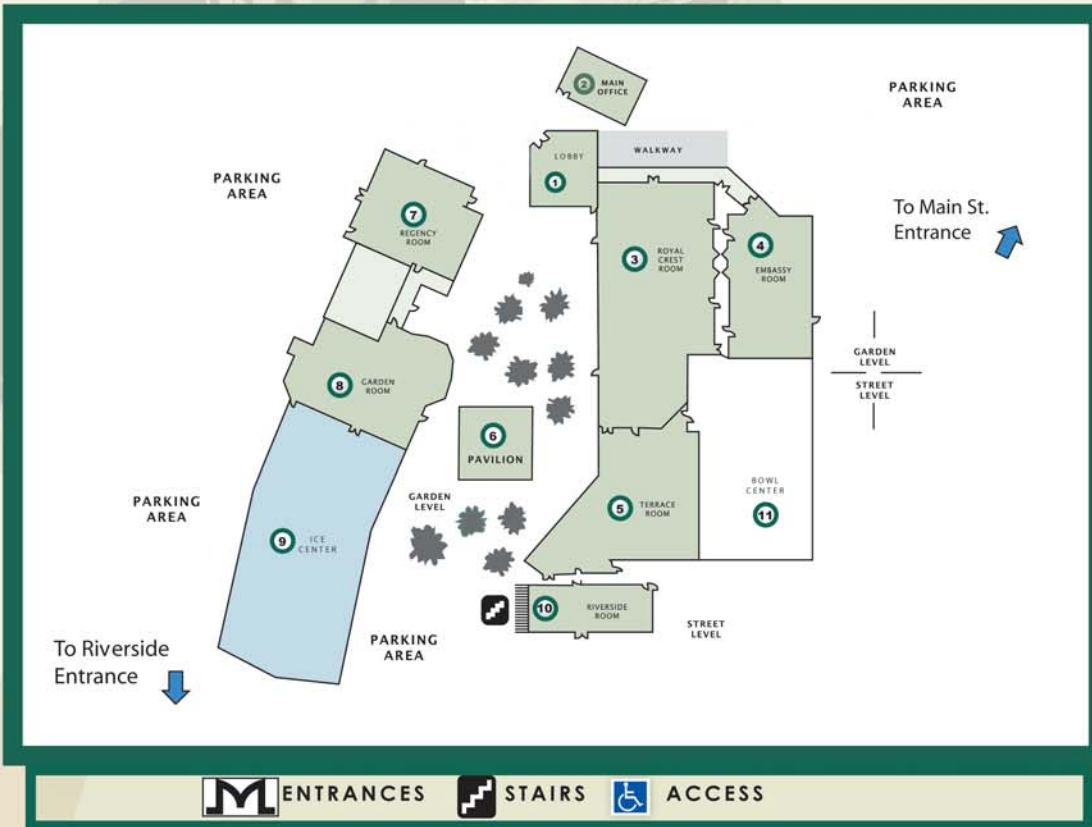

PICKWICK — GARDENS —

Schedule of Events

Event	Room
Hughes and Hamel Wedding Ceremony	Pavilion
Taylor Bat Mitzvah	Garden
Yeretian and Hong Rehearsal Dinner	Embassy
Manuel Castillo Bachelor Party	Riverside
Brenda's Quinceañera	Regency
Meimandi and Araquistain Wedding	Royal Crest

- ① LOBBY
- ② MAIN OFFICE
- ③ ROYAL CREST ROOM
- ④ EMBASSY ROOM
- ⑤ TERRACE ROOM
- ⑥ PAVILION
- ⑦ REGENCY ROOM
- ⑧ GARDEN ROOM
- ⑨ ICE CENTER
- ⑩ RIVERSIDE ROOM
- ⑪ BOWLING CENTER