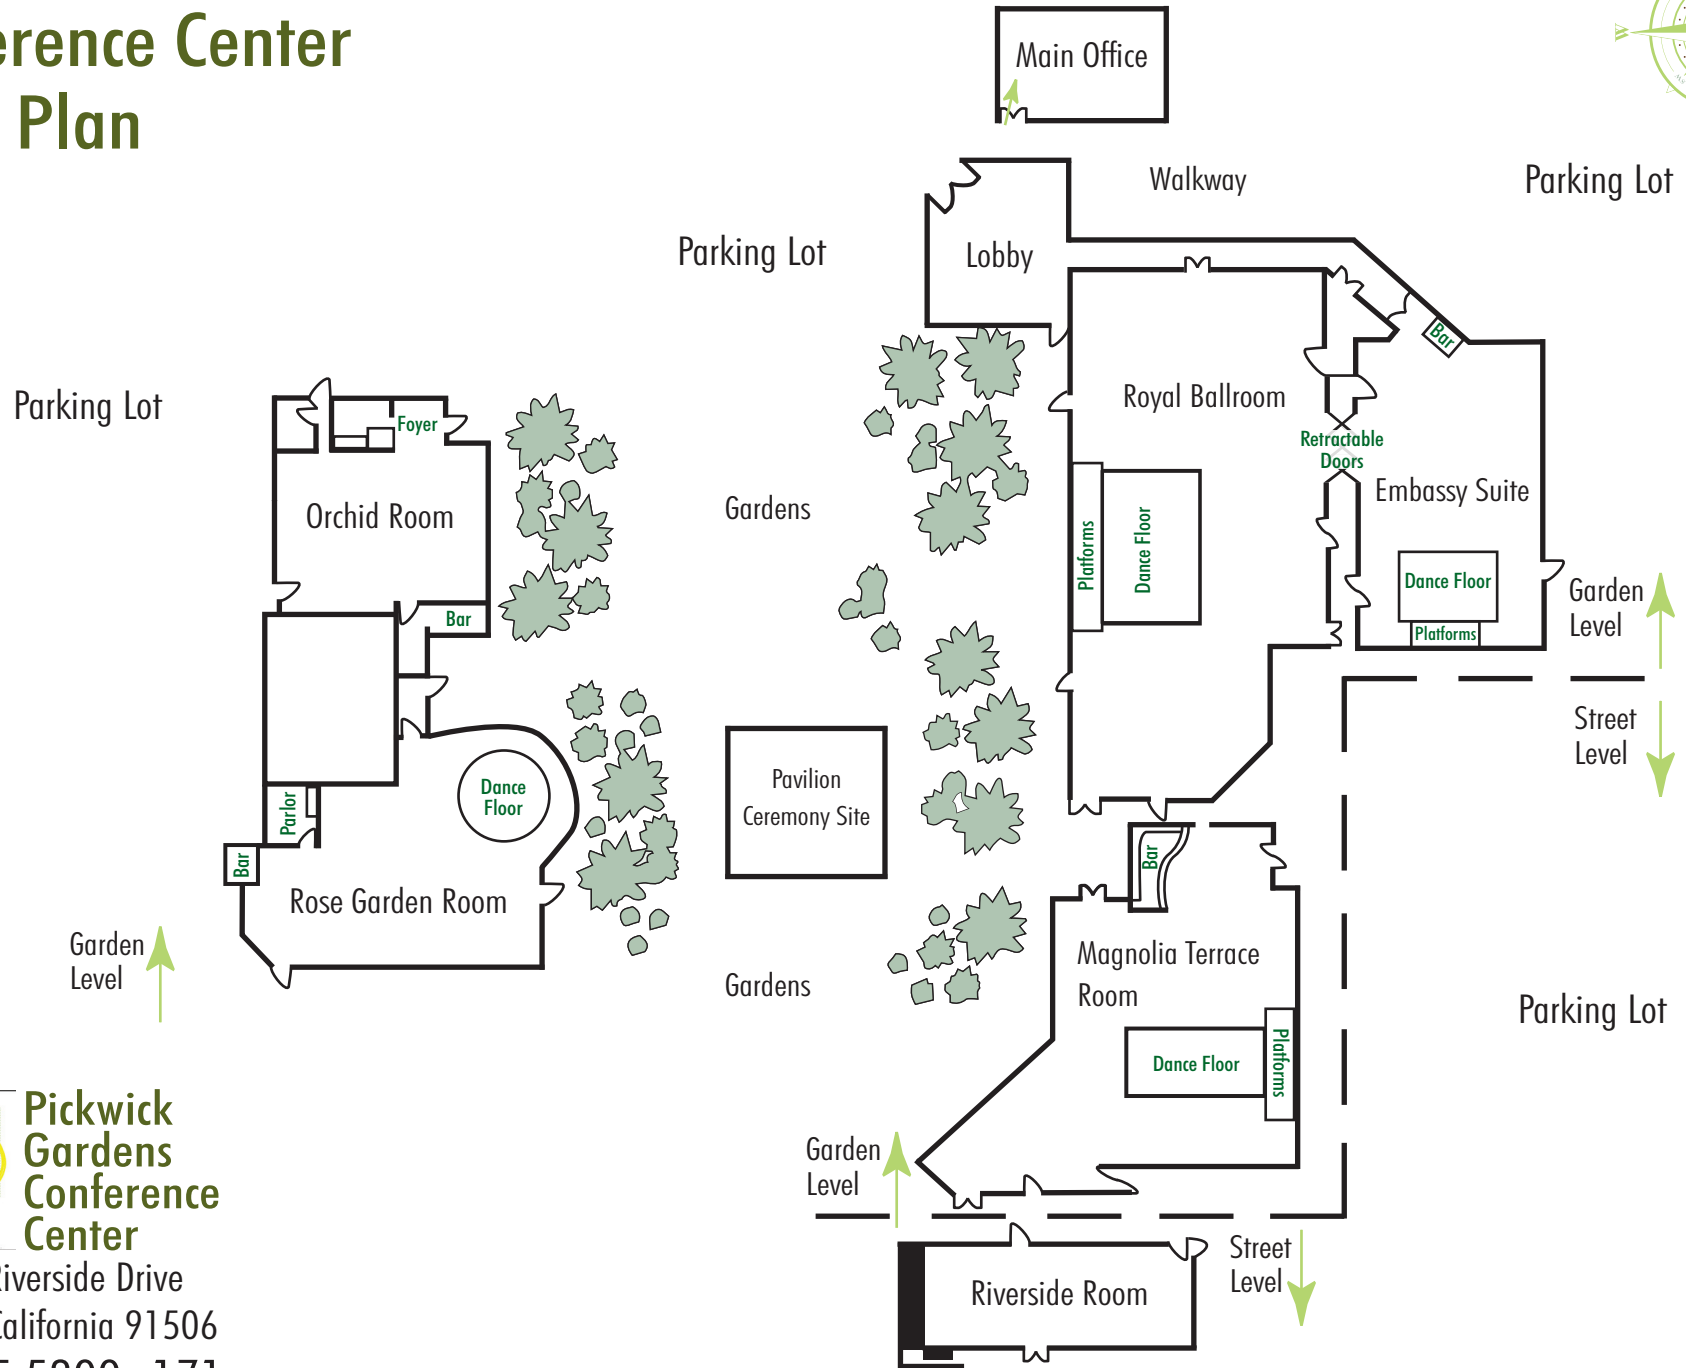

Pickwick Gardens Conference Center Floor Plan

**Pickwick
Gardens
Conference
Center**

1001 W. Riverside Drive
Burbank, California 91506
818.845.5300 x171